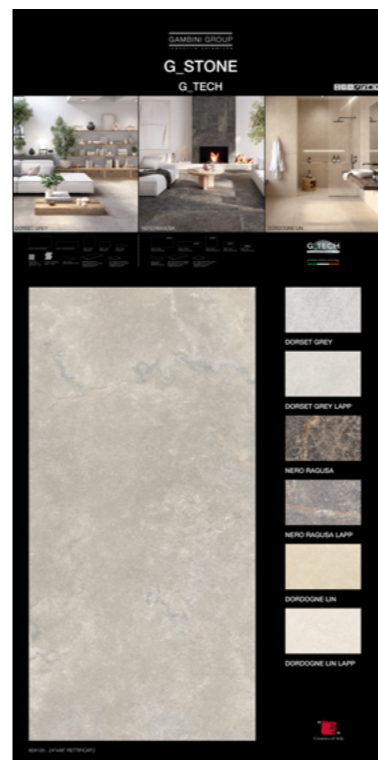

cm 81x124  
G\_STONE  
NERO RAGUSA  
60x120 RET

cm 81x124  
G\_STONE  
DORSET GREY  
60x60 RET

cm 81x124  
G\_STONE  
DORDOGNE LIN  
60x120 LAPP.RET

cm 81x124  
G\_STONE  
NERO RAGUSA  
10x60 RET + LAPP.RET