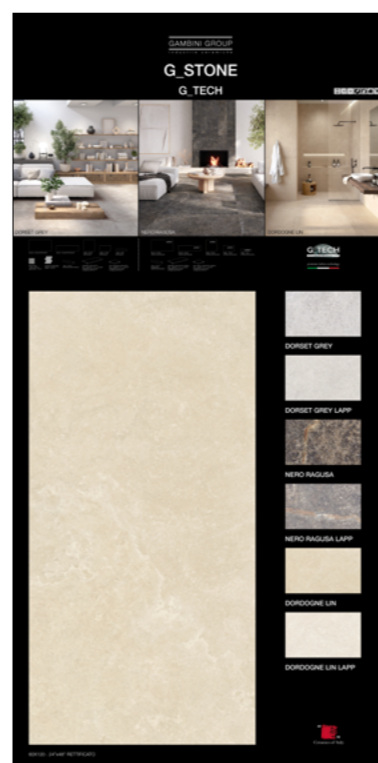

SPECIFICHE TECNICHE

CODICE	XGTOABAGST03
NOME	DORDOGNE LIN 60X120
DIMENSIONE	cm 100x200 sp. 14mm
PREZZO	€ 50,00

RETTIFICATO