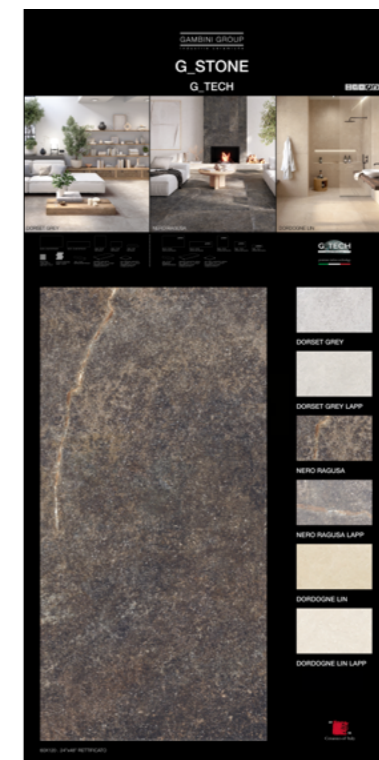

SPECIFICHE TECNICHE

CODICE	XGTOABAGST02
NOME	NERO RAGUSA 60X120
DIMENSIONE	cm 100x200 sp. 14mm
PREZZO	€ 50,00